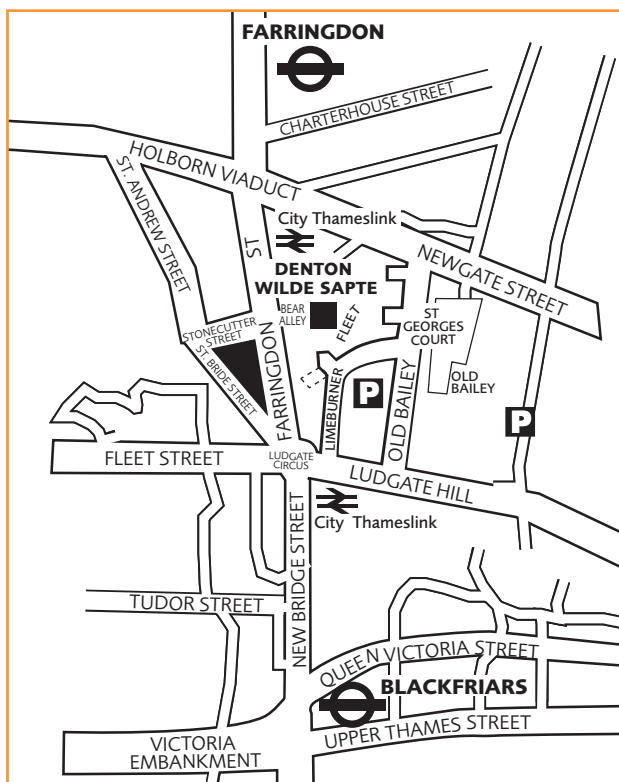

Fleet Place

Denton Wilde Sapte LLP
One Fleet Place
London EC4M 7WS
United Kingdom

T +44 (0)20 7242 1212
F +44 (0)20 7246 7777
Telex 887793
DX 242
info@dentonwildesapte.com
www.dentonwildesapte.com

Directions:

Underground to Fleet Place Office:

Central Line – St. Paul's
Circle/District Line – Blackfriars

From Heathrow

By underground (Piccadilly Line) to Holborn Station.

From Gatwick

First Capital Connect rail service from Gatwick to City Thameslink Station.

Rail

Nearby main line stations are: Blackfriars, City Thameslink, Charing Cross and Farringdon. Easy access also to Cannon Street, London Bridge, Waterloo and Victoria.

Car parks

Multi-storey parking at Shoe Lane EC4. The Drury Lane car park, Parker Mews, Parker Street (off Drury Lane). Parking meters in most streets and Lincoln's Inn Fields.

Buses

High Holborn: 8, 17, 25, 45, 46, 242, 243, 501, 521.
Strand/Fleet Street: 4, 11, 15, 23, 26, 76, 341.

© 2007 Denton Wilde Sapte LLP. This document does not constitute legal or other advice. The information it contains is non-specific and by using it you agree to accept the terms and limits of liability you can access on www.dentonwildesapte.com/terms/

Denton Wilde Sapte LLP is a limited liability partnership regulated by the Solicitors Regulation Authority and registered in England and Wales under number OC322045. Its registered office is at One Fleet Place, London EC4M 7WS where a list of members' names and their qualifications is open to inspection.

Denton Wilde Sapte LLP uses the trade name Denton Wilde Sapte. The term "partner" is used to refer to a member of Denton Wilde Sapte LLP or an employee or consultant with equivalent standing and qualifications or an individual with equivalent status in one of Denton Wilde Sapte LLP's affiliated undertakings

Denton Wilde Sapte LLP
One Fleet Place London EC4M 7WS
T +44 (0)20 7242 v1212
www.dentonwildesapte.com