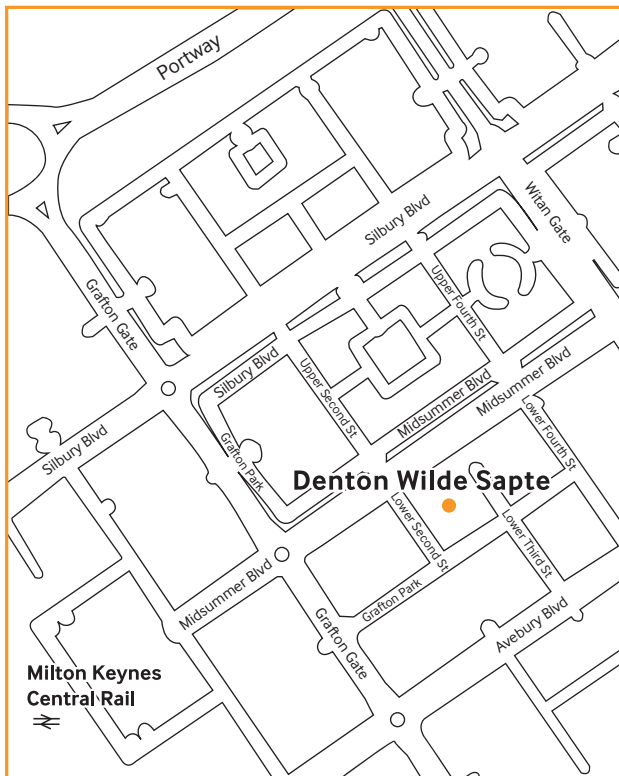

### Directions

#### By Road:

Exit M1 at Junction 14 (roundabout 1). Follow the A509 Portway. At roundabout 9 turn left into Witan Gate. Turn right onto Midsummer Boulevard. The Pinnacle is on your left.

Roundabout Names From M1 To Milton Keynes Central Station: